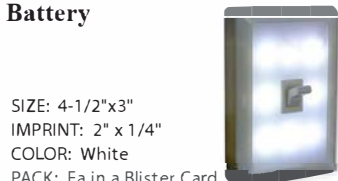

#58066
COB Switch Light With Battery

SIZE: 4-1/2"x3"
IMPRINT: 2" x 1/4"
COLOR: White
PACK: Ea in a Blister Card
WEIGHT: 73pcs/ctn/20Lbs.

QTY	50	100	250	500
(4R)	4.75	4.50	4.25	4.00